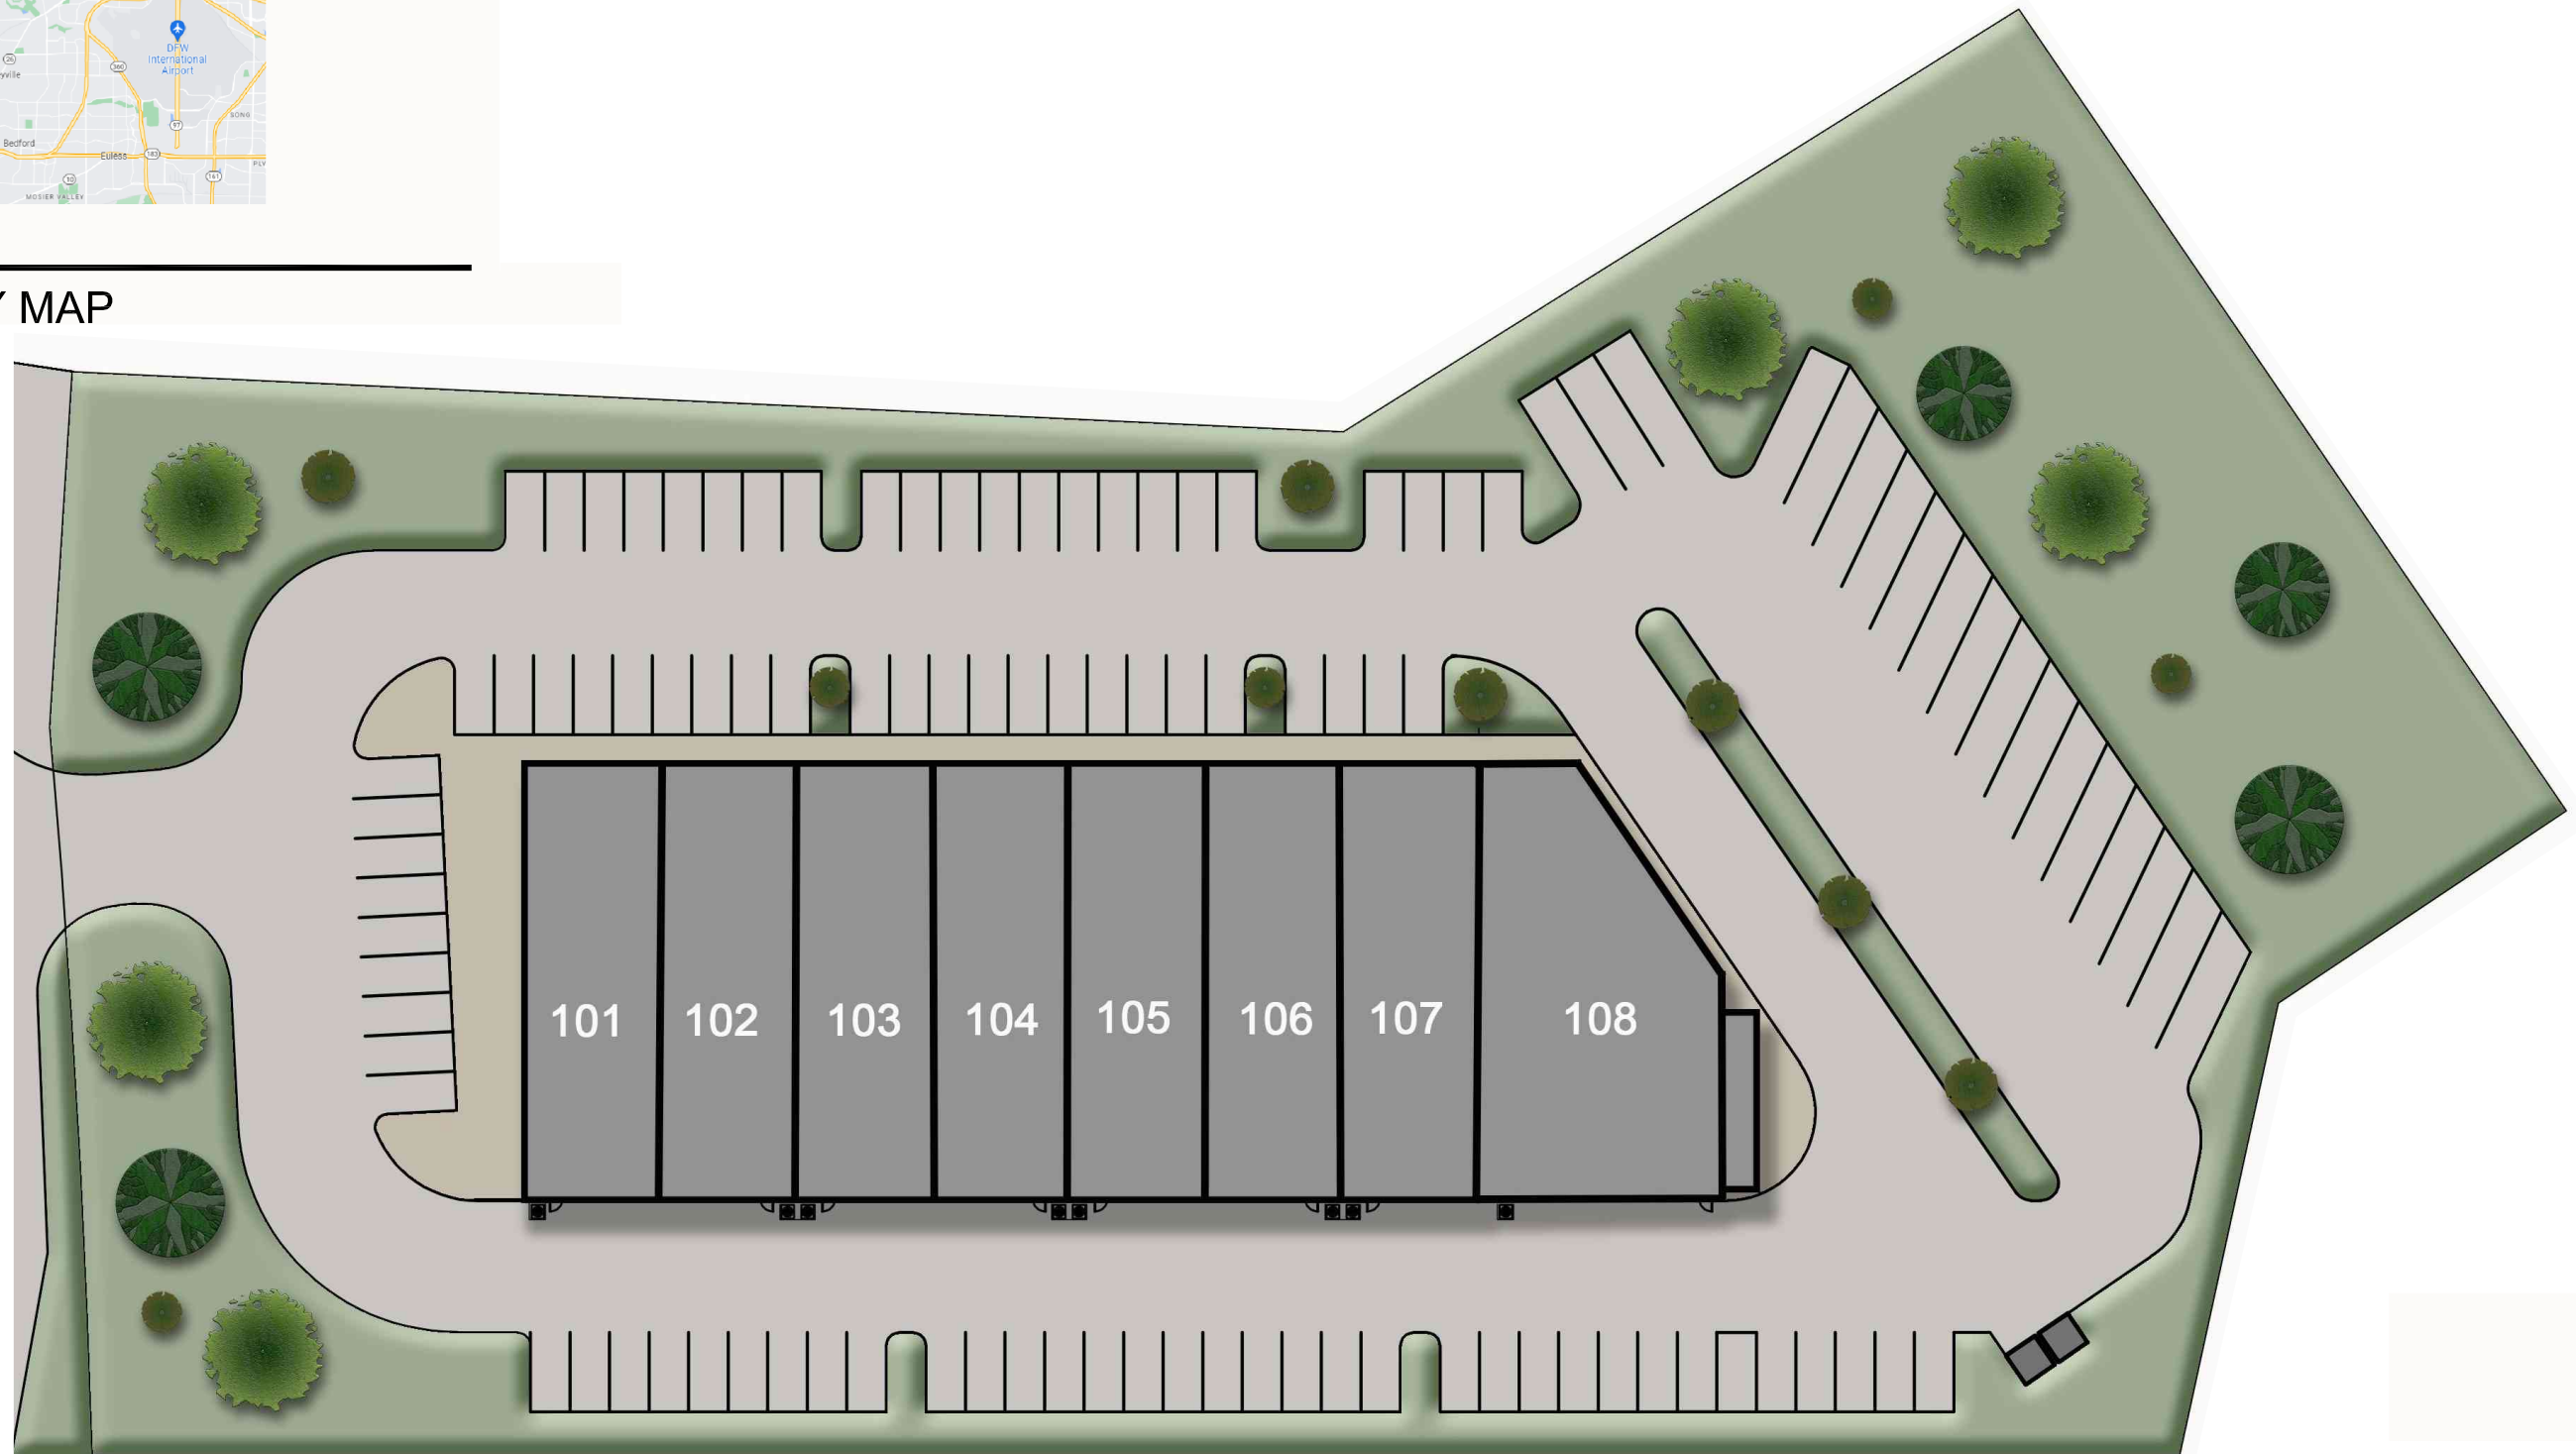

SITE LOCATION

VICINITY MAP

NORTH

FW ALLIANCE
LEASING SITE PLAN

ALLTRADES INDUSTRIAL PROPERTIES
ALLIANCE GATEWAY FWY
FORT WORTH, TX

NOT TO SCALE

FOR LEASING INFORMATION:

ALLTRADES INDUSTRIAL PROPERTIES
1504 EAGLE COURT, STE. 9
LEWISVILLE, TX 75057
PHONE: (855) 255-8723
EMAIL: leasing@855alltrades.com
CONTACT: TED REA